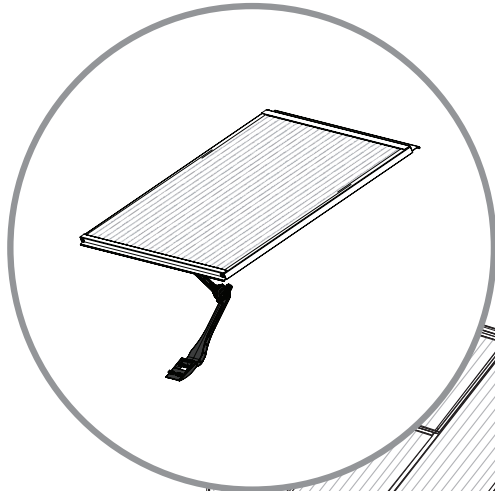

VENT KIT

For Clear & Twin-wall Glazing Greenhouses

Mythos / Hybrid - Twin Wall

Harmony - Clear

WE ARE HERE TO HELP

Contact us on our website :

SCAN ME

Customer Support