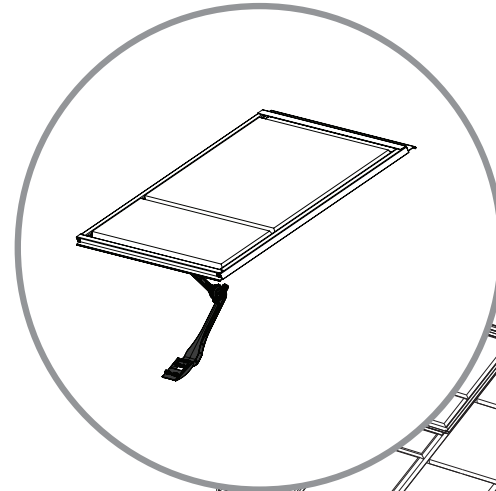

VENT KIT

For Clear & Twin-wall Glazing Greenhouses

Mythos / Hybrid - Twin Wall

Harmony - Clear

WE ARE HERE TO HELP

Contact us on our website :

SCAN ME

Customer Support